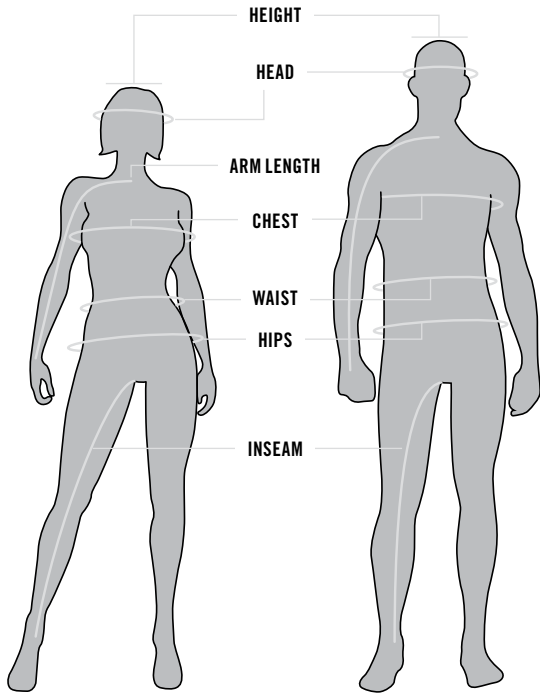

HOW TO MEASURE

- For best results, have someone else take measurements.
- Measure body in underwear.
- Tape must be snug but not tight.
- If measurements fall between two sizes, order the larger size.

Chest/Bust: Measure under your arms, around the fullest part of your chest.

Waist: Measure around your natural waistline, keeping one finger between the tape and body.

Gloves: Measure palm width.

Inseam: Without shoes, from crotch to the floor.

Arm length: Hand on hip, from center back neck bone, along shoulder point round elbow to bottom of wrist bone.

Head: Around your head, from the center of the forehead, above the ears and over the natural bump at the back of the head.

MEN'S - REGULAR 1.77 M - 1.83 M BODY MEASUREMENTS (CM)						
JACKET AND PANTS	S	M	L	XL	2XL	3XL
PANTS	28	30	32-34	36-38	40-42	44
CHEST	84-89	91-97	99-104	107-112	117-122	127-132
WAIST	71-76	76-81	84-89	91-99	104-109	114-122
HIPS	84-89	89-94	97-102	104-109	114-119	124-130
ARM LENGTH	78.5	83.5	83.5	86.5	86.5	88.5
INSEAM	81	81	81	81	84	84

1. Find your size.
2. The corresponding code is **THE CODE** you use to complete the part number on your order. **Example:** 440227__90 Size: M = Code "06", therefore 440227**06**90

SIZE CODE	ONE SIZE	XS	XS/S	S	M	MT	L	LT	XL	XLT	2XL	3XL	4XL	5XL	S/M	M/L
SIZE CODE	00	02	90	04	06	07	09	10	12	13	14	16	18	88	72	91
SIZE CODE	L/XL	2	3/4	5/6	6/8	7/8	9/10	10/12	11/12	13/14	14/16	4	6	7	8	9
SIZE CODE	73	21	79	52	48	54	55	49	56	80	50	23	25	27	28	29
SIZE CODE	10	11	12	13	14	28	30	32	34	36	38	40	42	44		
SIZE CODE	30	31	32	33	34	36	37	38	39	40	41	42	43	44		